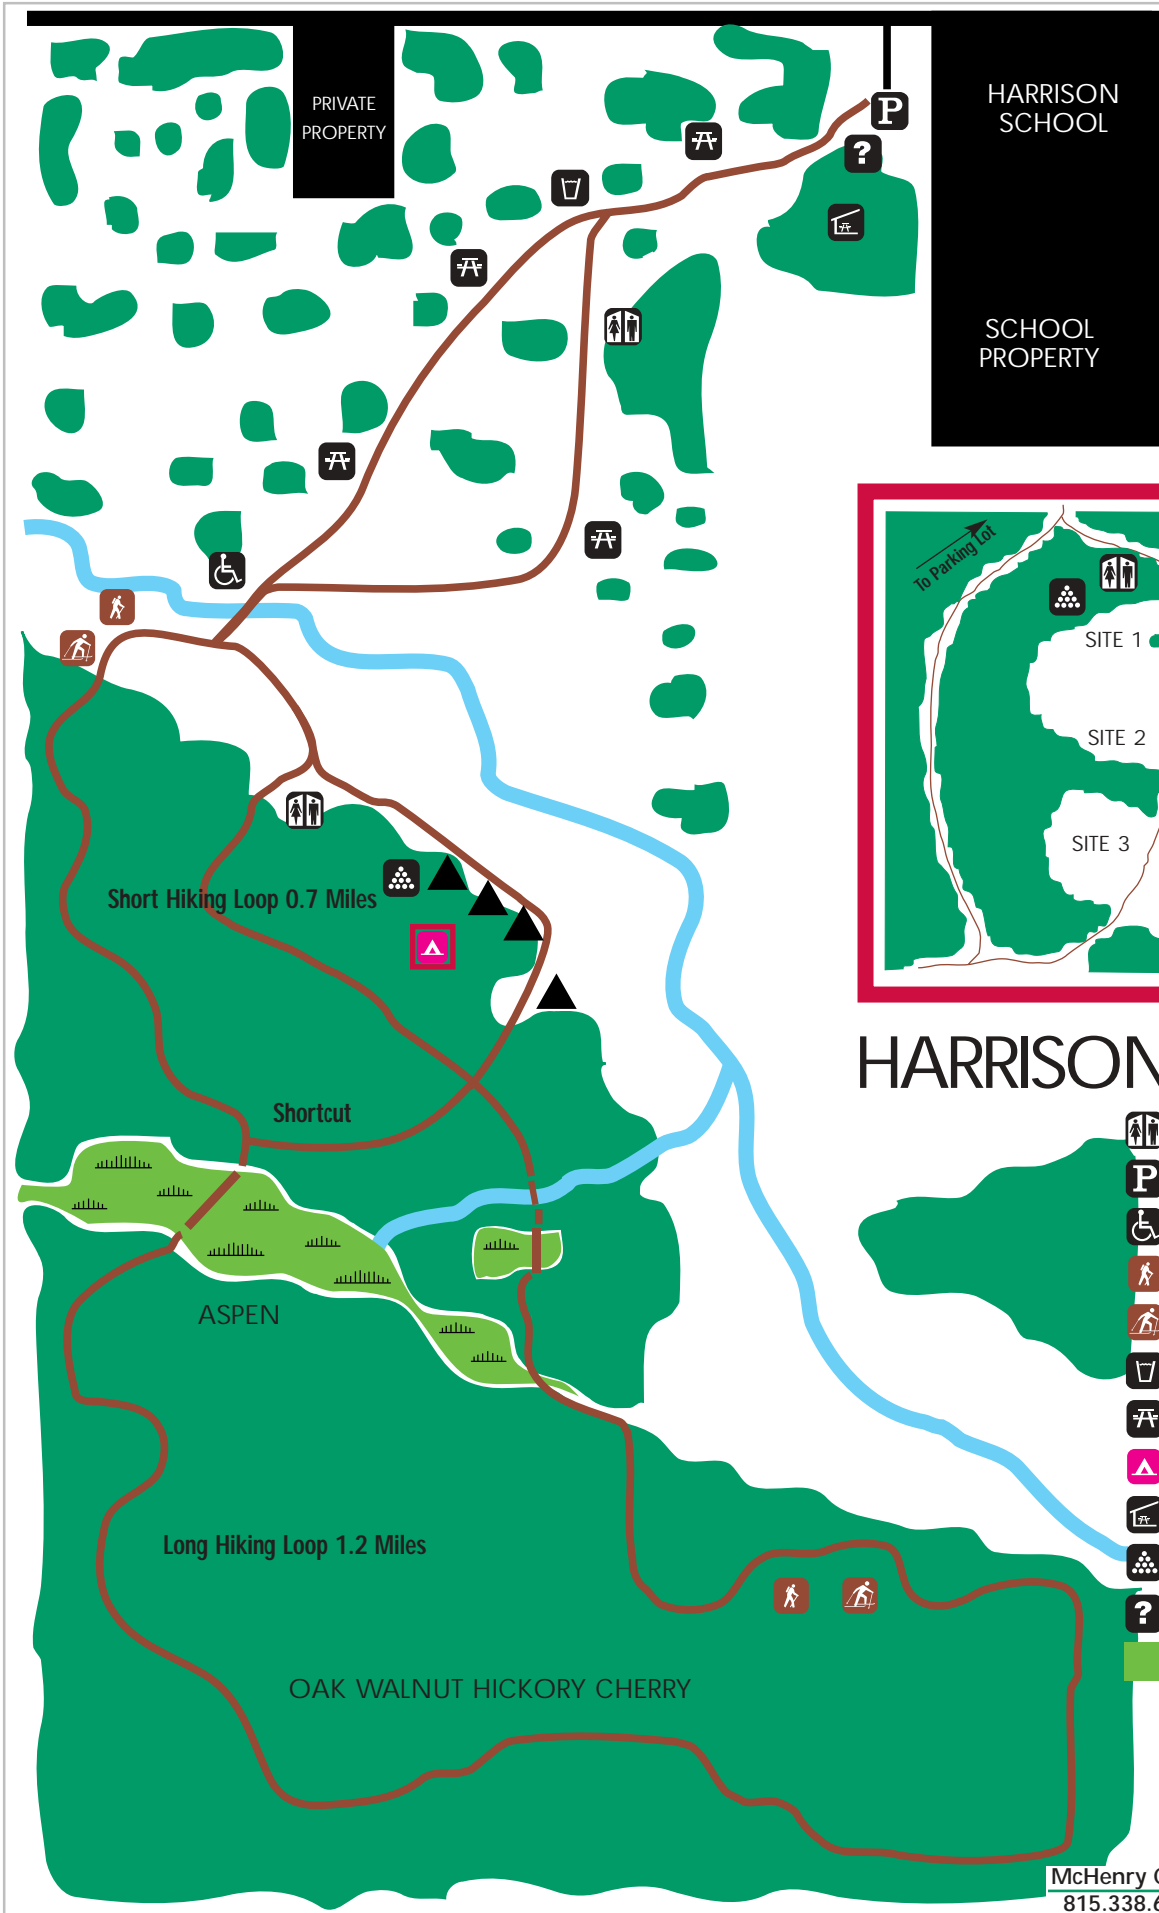

McCullom Lake Road

HARRISON BENWELL

-  Restrooms
-  Parking
-  Handicapped Accessible
-  Hiking
-  Cross Country Skiing
-  Drinking Water
-  Picnic
-  Camping
-  Picnic Shelter
-  Firewood
-  Information
-  Wetlands